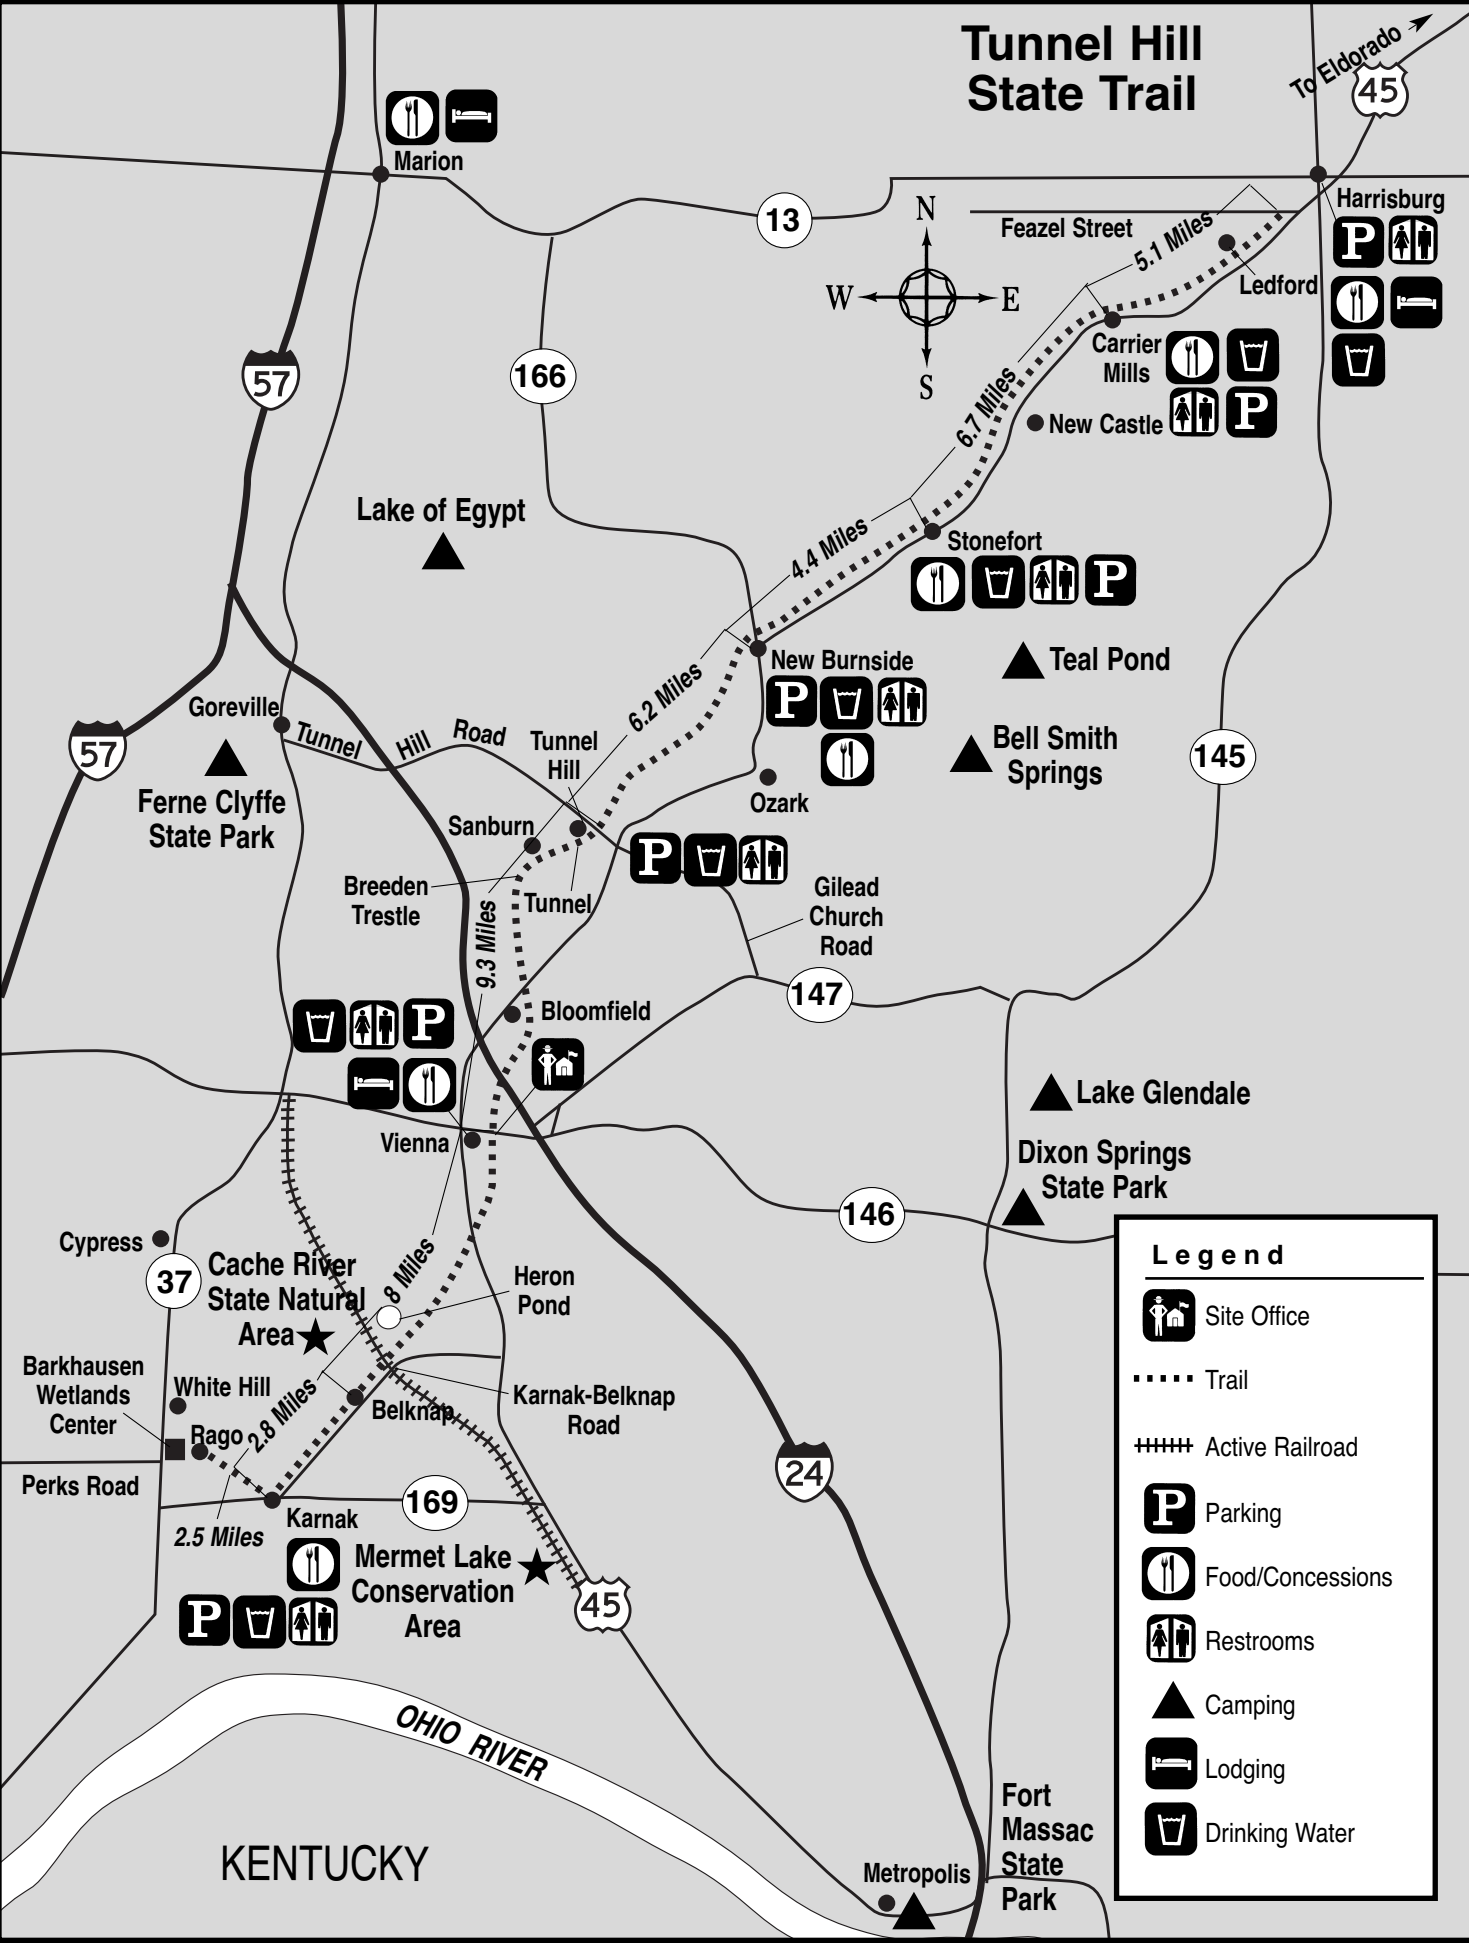

Tunnel Hill State Trail

To Eldorado →
45

Legend

- Site Office
- Trail
- Active Railroad
- Parking
- Food/Concessions
- Restrooms
- Camping
- Lodging
- Drinking Water

KENTUCKY

Fort Massac State Park

Metropolis